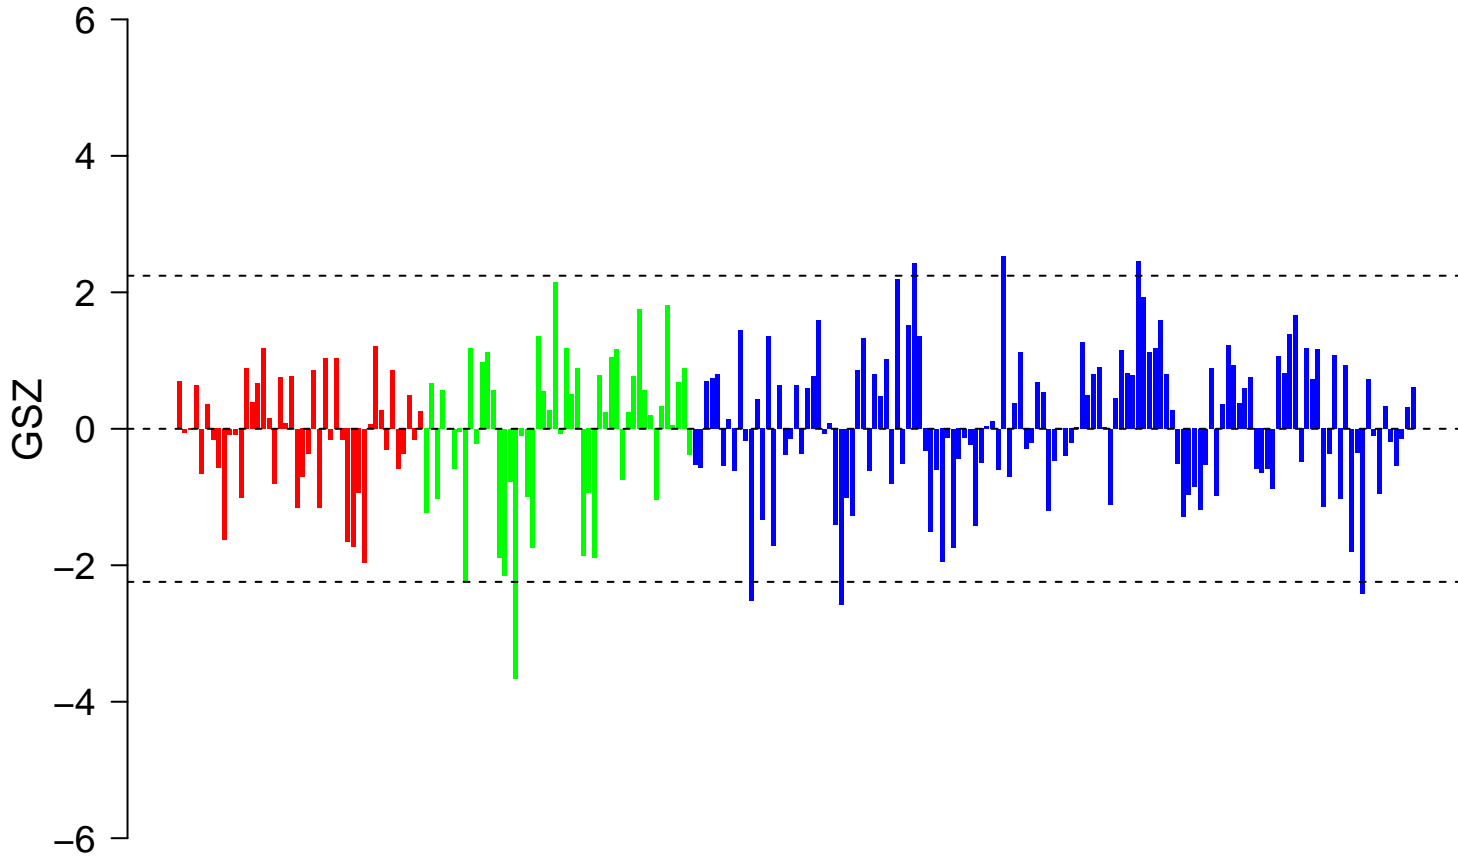

small GTPase binding

small GTPase binding

■ on
■ -
□ off

small GTPase binding